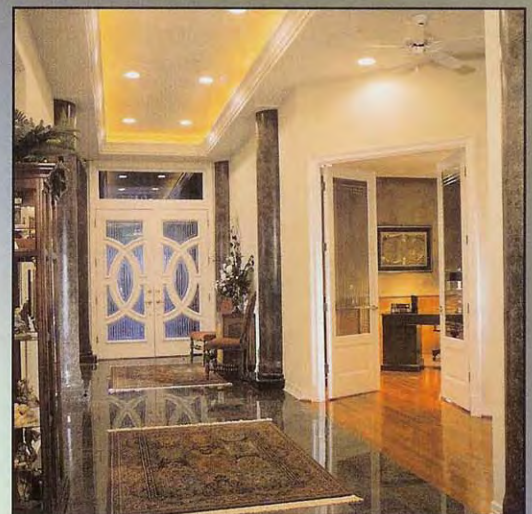

SaTellite

Speaker

Compact design

- Mount individually with U-bracket (Wall or Ceiling)
- Perfect for Conference rooms, Patios, Retail stores, Warehouse stores, Offices, Gyms, Drop ceilings
- 3 way or full range
- Available in 70 volts or 8 ohms

OWI®
ESTABLISHED 1978

SaTellite Speakers

ARCHITECTS AND ENGINEERS
SPECIFICATION / TECHNICAL DATA

Black 3-way
w/ grill off

White 3-way
w/ grill on

Black 3-way
w/ grill on

COLORS: BLACK AND WHITE

MODEL NUMBER:	ST-81	ST-83	ST-71	ST-73
DESCRIPTION:	4" Fullrange	4" 3-Way	4" Fullrange	4" 3-Way
BRACKET STYLE	U-Bracket	U-Bracket	U-Bracket	U-Bracket
COVERED OUTDOOR:	YES	YES	YES	YES
IMPEDANCE:	8 Ohms	8 Ohms	70 Volts	70 Volts
TRANSFORMER TAP			2.5, 5, 10,15 W	2.5, 5, 10,15 W
SENSITIVITY(1W/1M):	87 dB	87 dB	87 dB	87 dB
MAX POWER:	40 Watts	40 Watts	40 Watts	40 Watts
NOMINAL POWER:	20 Watts	20 Watts	20 Watts	20 Watts
FREQUENCY RESPONSE:	85 Hz - 18 kHz	80 Hz - 20 kHz	85 Hz - 18 kHz	80 Hz - 20 kHz
CROSS OVER:	4 kHz	3 kHz / 6 kHz	4 kHz	3 kHz / 6 kHz
WOOFER SIZE:	4"	4"	4"	4"
WOOFER MATERIAL:	Paper Coated	Paper Coated	Paper Coated	Paper Coated
TWEETER/S:	N/A	2 Each	N/A	2 Each
TWEETER SIZE:	N/A	3/4"Poly Dome	N/A	3/4"Poly Dome
TWEETER MATERIAL:		1/4" Piazzo		1/4" Piazzo
GRILL MATERIAL:	Aluminum	Aluminum	Aluminum	Aluminum
SPEAKER SIZE:	6 X 5 X 6 3/4"	6 X 5 X 6 3/4"	6 X 5 X 6 3/4"	6 X 5 X 6 3/4"
SIZE W/ BRACKET	7 X 5 X 6 7/8"	7 X 5 X 6 7/8"	7 X 5 X 6 7/8"	7 X 5 X 6 7/8"
PAINTABLE:	YES	YES	YES	YES